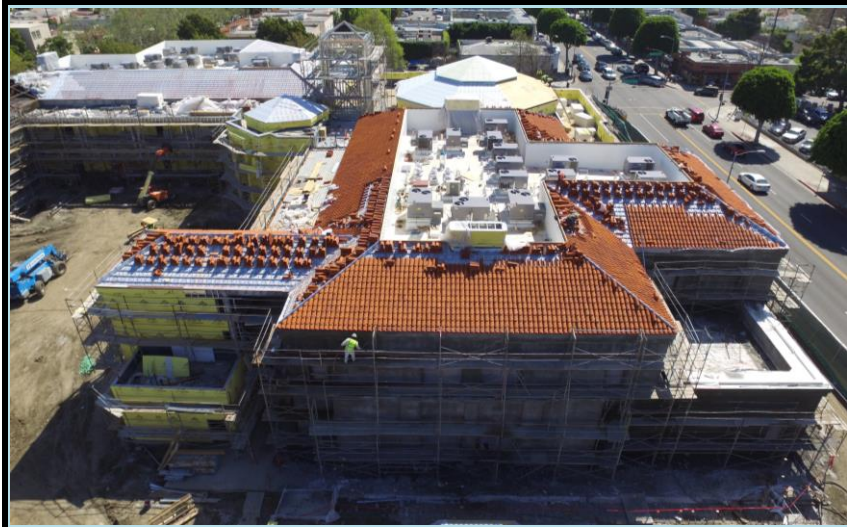

# BHUSD - WEEK AT A GLANCE - March 18, 2016 - MEASURE E IN ACTION - HORACE MANN

HMS Aerial from Robertson BLVD

Image From Work Zone Time Lapse Camera

Area "B" Aerial

Plaster at Charville BLVD